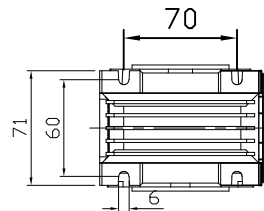

REDUCER SPEC	
MODEL	NMRV030/040
SERVICE FACTOR	2.3
RATIO	100
OUTPUT [rpm]	16.7
OUTPUT TORQUE [Nm]	31
WEIGHT [kg]	3.5

MOTOR SPEC	
MODEL	TA/56B5-220/380V
POWER [kW]	0.09
POLE, PHASE	4P, 3PHASE
INPUT [rpm]	1670
BRAKE	NO
WEIGHT [kg]	3.6

OUTPUT HOLLOW SHAFT

한국 (주)한국체인모터

Tel. 032-815-8888 Fax. 815-8020
www.hcmfa.com

PROJECT		MOTOVARIO					
DRAWN	SEO Y.S	DATE		REV	A	SCALE	1:1
CHECKED	KIM J.S	DATE		UNIT	MM	PAGE	-
APPROVED	LEE J.Y	DATE					