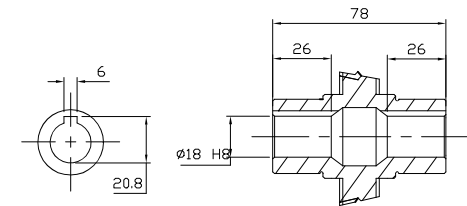

REDUCER SPEC	
MODEL	NMRV030/040
SERVICE FACTOR	2.3
RATIO	100
OUTPUT [rpm]	16.7
OUTPUT TORQUE [Nm]	31
WEIGHT [kg]	3.5

MOTOR SPEC	
MODEL	TA/56B5-220/380V
POWER [kW]	0.09
POLE, PHASE	4P, 3PHASE
INPUT [rpm]	1670
BRAKE	NO
WEIGHT [kg]	3.6