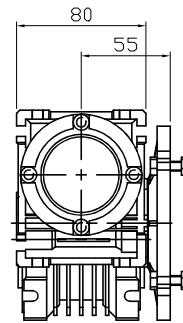

REDUCER SPEC	
MODEL	NMRV030/040
SERVICE FACTOR	2.3
RATIO	100
OUTPUT [rpm]	16.7
OUTPUT TORQUE [Nm]	31
WEIGHT [kg]	3.5

MOTOR SPEC	
MODEL	TA/56B5-220/380V
POWER [kW]	0.09
POLE, PHASE	4P, 3PHASE
INPUT [rpm]	1670
BRAKE	NO
WEIGHT [kg]	3.6

OUTPUT HOLLOW SHAFT

한국 (주)한국체인모터

Tel. 032-815-8888 Fax. 815-8020
www.hcmfa.com

PROJECT		MOTOVARIO					
DRAWN	SEO Y.S	DATE		REV	A	SCALE	1:1
CHECKED	KIM J.S	DATE		UNIT	MM	PAGE	-
APPROVED	LEE J.Y	DATE					