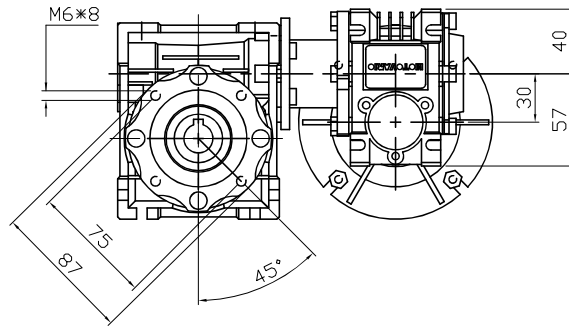

REDUCER SPEC	
MODEL	NMRV030/040
SERVICE FACTOR	2.3
RATIO	100
OUTPUT [rpm]	16.7
OUTPUT TORQUE [Nm]	31
WEIGHT [kg]	3.5

MOTOR SPEC	
MODEL	TA/56B5-220/380V
POWER [kW]	0.09
POLE, PHASE	4P, 3PHASE
INPUT [rpm]	1670
BRAKE	NO
WEIGHT [kg]	3.6

OUTPUT HOLLOW SHAFT

한국 (주)한국체인모터

Tel. 032-815-8888 Fax. 815-8020
www.hcmfa.com

PROJECT		MOTOVARIO					
DRAWN	SEO Y.S	DATE		REV	A	SCALE	1:1
CHECKED	KIM J.S	DATE		UNIT	MM	PAGE	-
APPROVED	LEE J.Y	DATE					