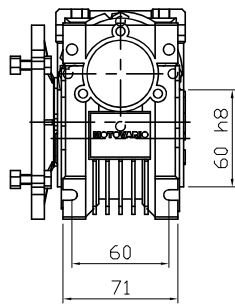

REDUCER SPEC	
MODEL	NMRV030/040
SERVICE FACTOR	2.3
RATIO	100
OUTPUT [rpm]	16.7
OUTPUT TORQUE [Nm]	31
WEIGHT [kg]	3.5

MOTOR SPEC	
MODEL	TA/56B5-220/380V
POWER [kW]	0.09
POLE, PHASE	4P, 3PHASE
INPUT [rpm]	1670
BRAKE	NO
WEIGHT [kg]	3.6

OUTPUT HOLLOW SHAFT

한국 (주)한국체인모터

Tel. 032-815-8888 Fax. 815-8020
www.hcmfa.com

PROJECT		MOTOVARIO					
DRAWN	SEO Y.S	DATE		REV	A	SCALE	1:1
CHECKED	KIM J.S	DATE		UNIT	MM	PAGE	-
APPROVED	LEE J.Y	DATE					